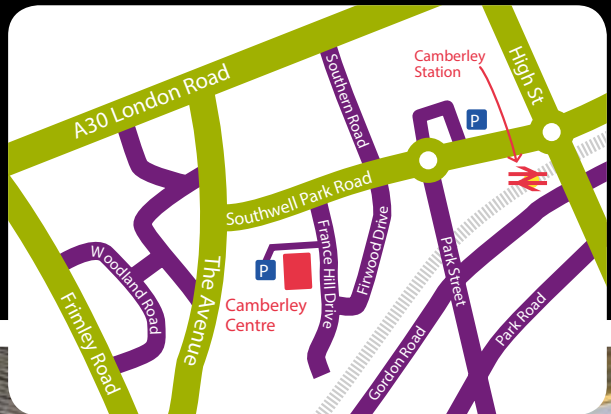

Camberley Adult Learning Centre

France Hill Drive
Camberley
Surrey
GU15 3QB

Café
MON-THU
Vending machine

Free
parking

Disabled
parking

Customer Service Team

Telephone: **0300 200 1044**
SMS: **07860 053 465**
Website: **www.surreycc.gov.uk/adultlearning**
Email: **adultlearning@surreycc.gov.uk**

surreyal

@Surrey_AL

@Surrey_AL

Education & Skills
Funding Agency